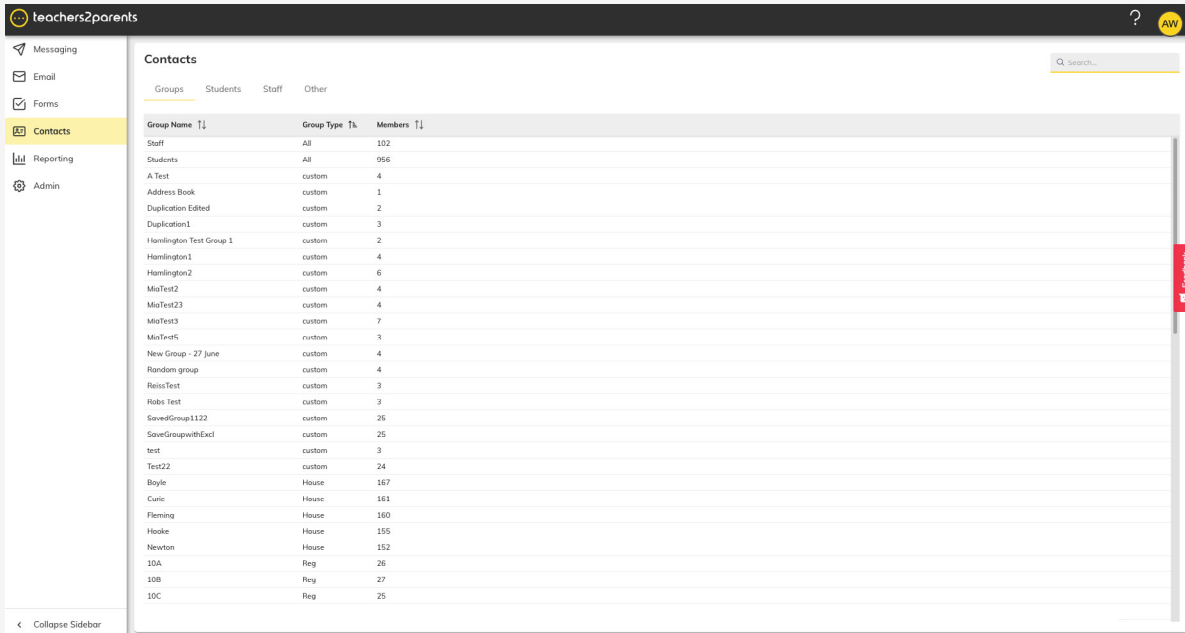

Contacts - Cheat Sheet

Contacts

Contacts

Groups Students Staff Other

Groups

Double click to see all contacts in a group.

Students

Double click to manage student contact.