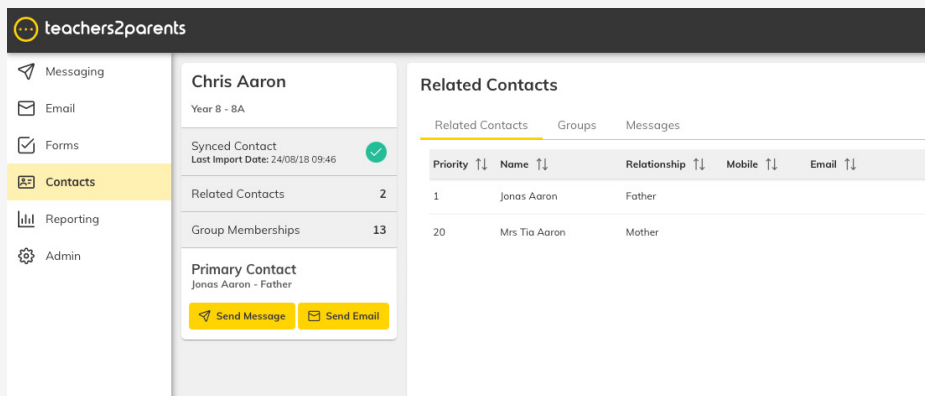

Contacts - Cheat Sheet

Contacts

Contacts

Groups Students Staff Other

Groups

Double click to see all contacts in a group.

Students

Double click to manage student contact.

Staff

Double click to manage staff contact.

Other

All contacts not student or staff are here.

Related Contacts

See all contacts associated with a student.

Groups

See all groups a contact is part of.